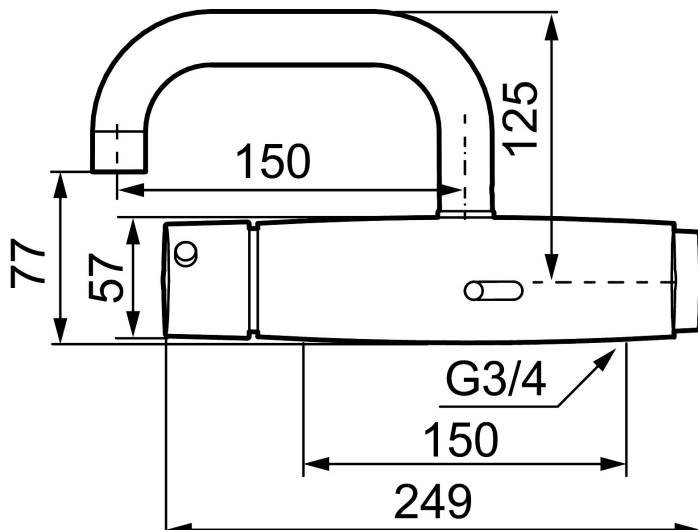

FM Mattsson tronic WMS, tvättställsblandare, batteridrift (inkl. batteri)

Tronic WMS har allt som våra vanliga beröringsfria blandare har, lika enkel att använda och installera. De kan användas som vilken blandare som helst, helt fristående. Däremot finns den inbyggda möjligheten att ta blandaren till nästa nivå. Aktivera den inbyggda sändaren och blandaren är kopplad till vår innovativa digitala molntjänst och Internet of Things. I blandaren sitter en trådlös sändare som registrerar hur den används, som hur ofta den slås på, hur mycket vatten som går åt och hur länge den spolat. Informationen skickas sedan till en digital portal som går att komma åt via dator eller mobil. Där kan blandarna och insamlade data övervakas, analyseras, utvärderas och omvandlas till värdefulla insikter. Det är alltså mer än bara en riktigt bra, beröringsfri blandare – genom att koppla den till molntjänsten ger den även extra mervärde i form av värdefulla användarinsikter.

Art.nr: 16502500

RSK: 8430562

- OBS! 150 c/c
- WMS-blandare med möjlighet till trådlös uppkoppling mot vårt Tronic WMS system alternativ programmering via Dongel
- Med blandningsventil (för dricksvatten)
- Mjukstängande magnetventil
- Safe Touch, förhindrar varma beröringsytor på blandaren
- Eco Flow (energi- och vattenbesparande konstantflödesstrålsamlare, 5 l/min vid 2–6 bar)
- Fast pip
- Framspolningsfunktion
- Städäge, tidsbegränsad avstängning vid rengöring
- Låg strömförbrukning – lång livslängd
- Kan genomspolas med hetvatten för legionellasanering
- Återströmningskydd enligt EU-standard SS-EN 1717

Installation:

- Batteridrift, anpassningsbar för nät drift